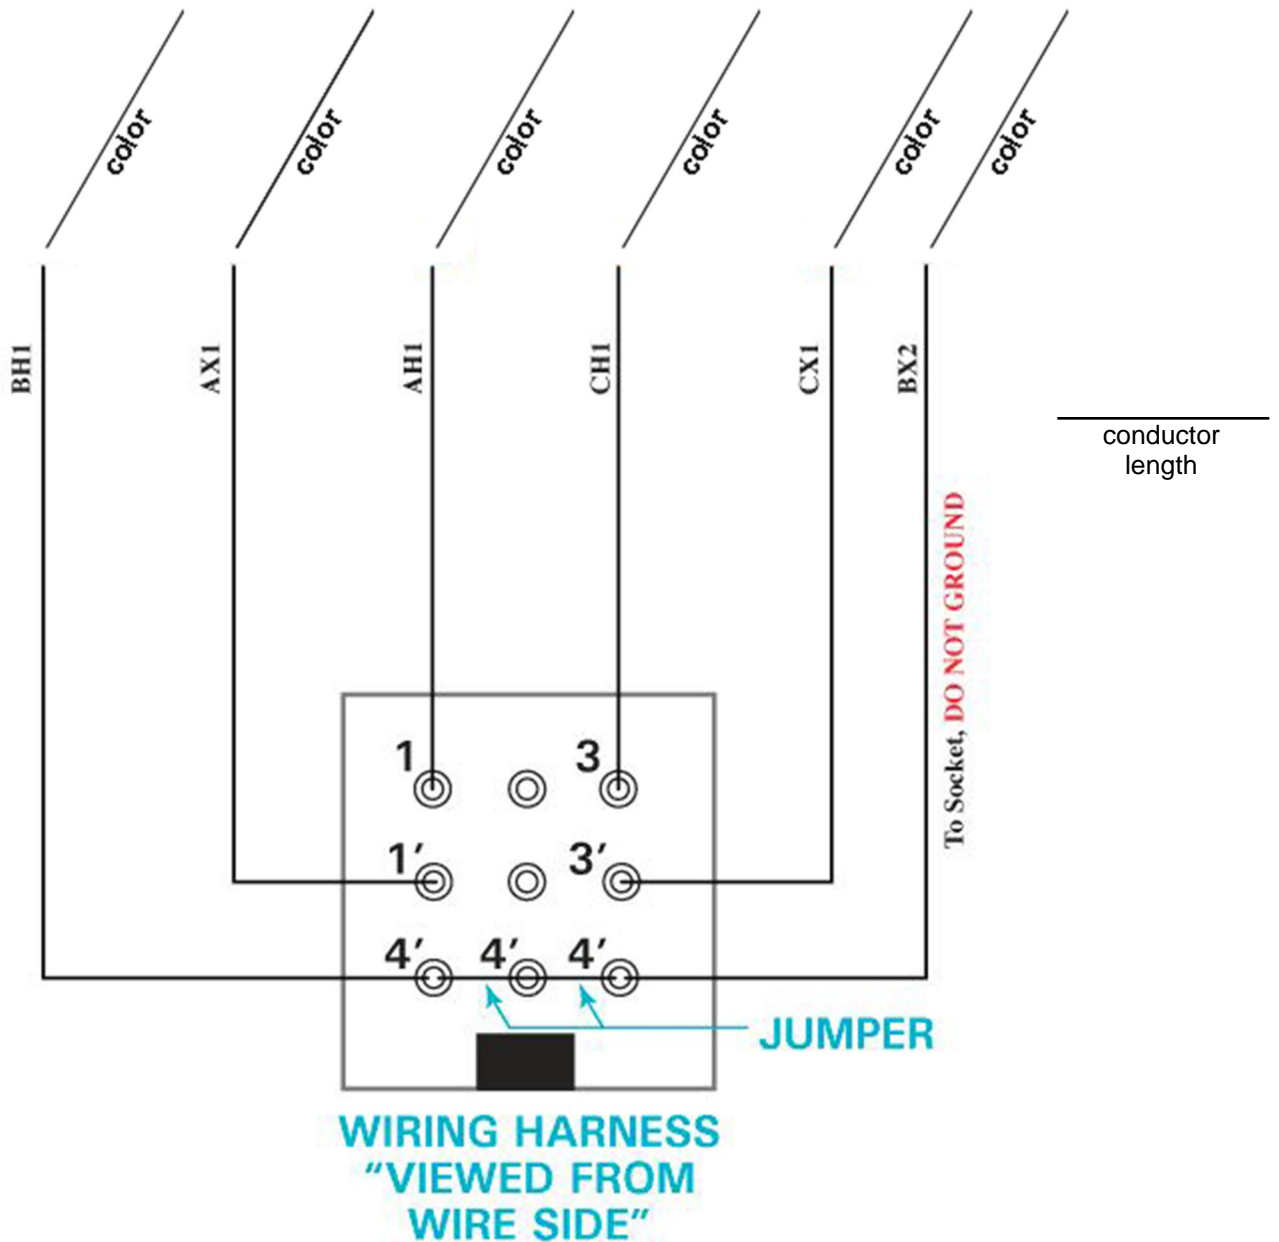

3 Phase – 3 Wire Wiring Diagram

All wires are #14CU, stranded, THHN