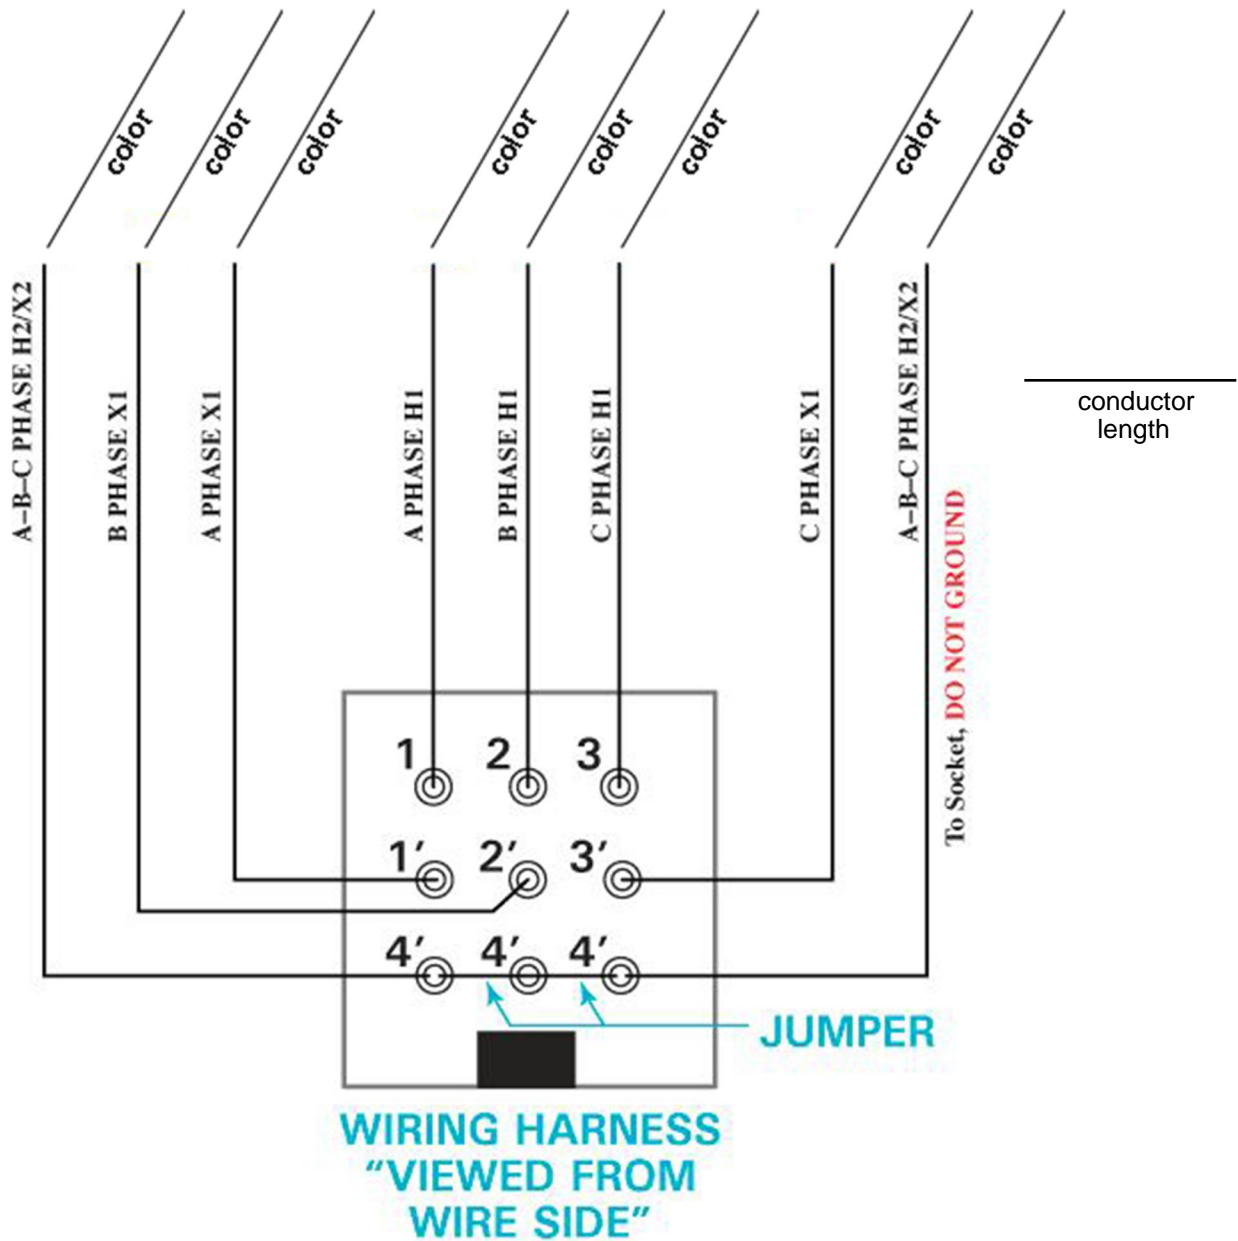

# 3 Phase – 4 Wire Wiring Diagram

All wires are #14CU, stranded, THHN