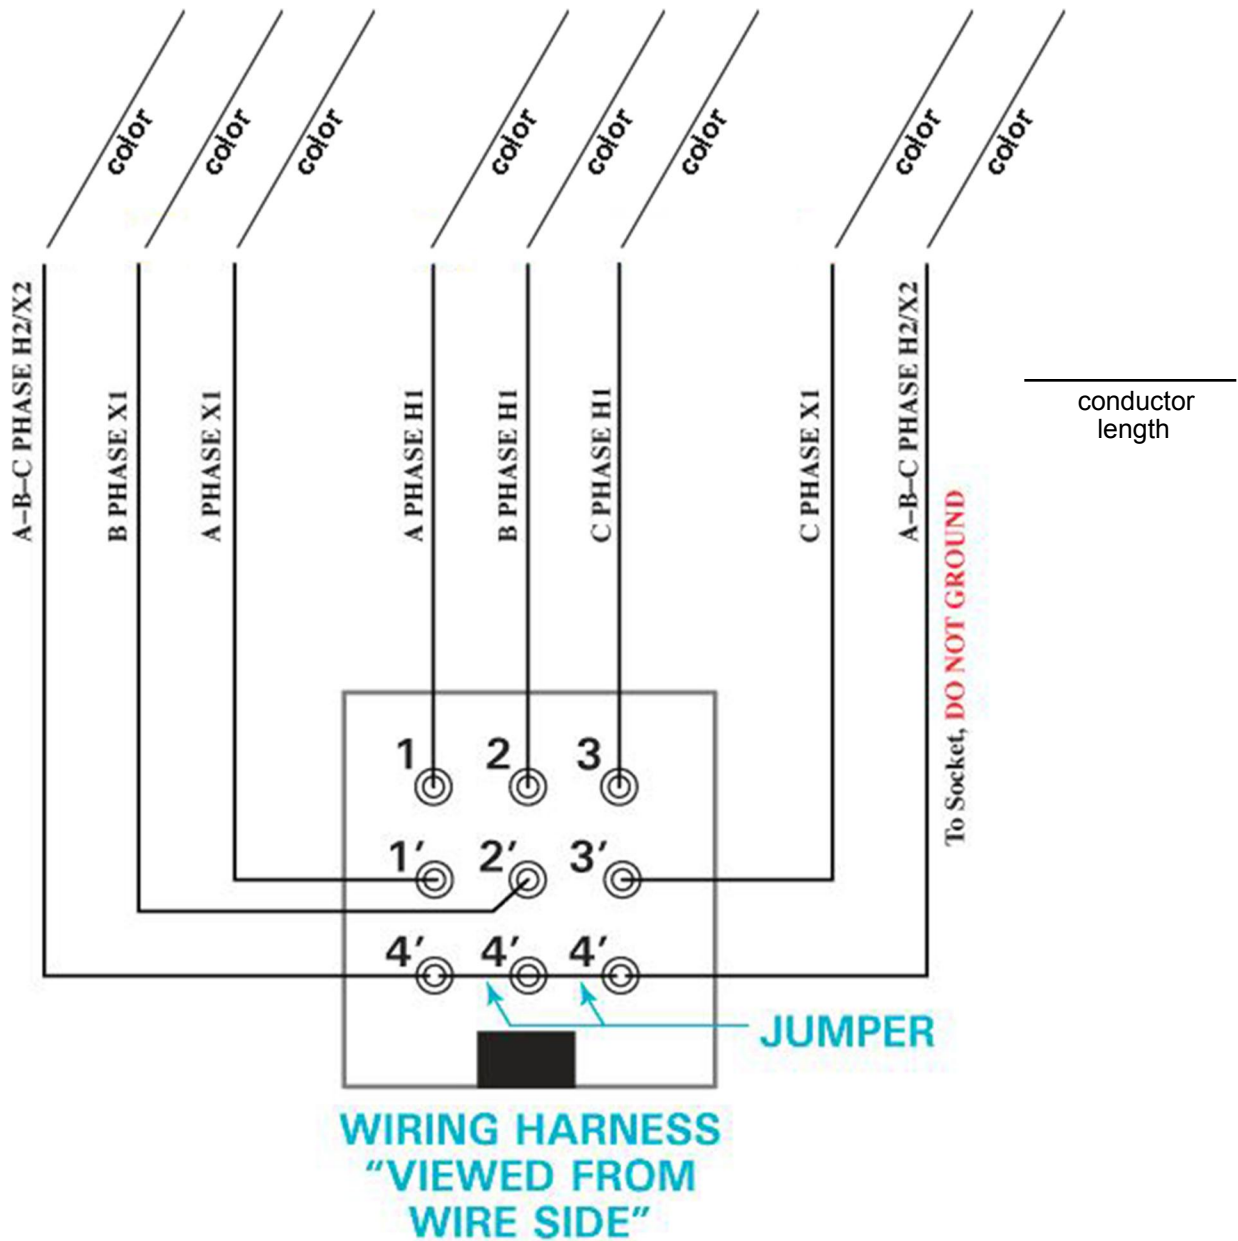

# 3 Phase – 4 Wire Wiring Diagram

All wires are #14CU, stranded, THHN