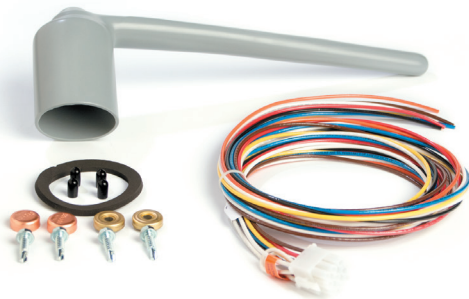

## Meter Adapters

Lightweight, TSTM's meter adapters are designed to work with a variety of meters. Self-contained toroidal autotransformers reduce AMR voltage from 480 to 240. Quick, easy, hyper-reliable.

## TSTM Hockey Puck™ Auxiliary Transformers

Quickly gaining legendary status for reliability and power line carrier signal acuity, our Hockey Puck™ Auxiliary Power Transformers are similar to our precision series of VT products, but are for cost-effective general uses like TWACS® transmitters, L&G/Hunt endpoints, modems, load management receivers and a wide range of other electrical equipment. Hermetically sealed and easily installed in or out of the cabinet, they economically provide the same protection against failure as our precision VT products do in more stringent voltage-transformer applications.

## Accessories

TSTM also offers power and wire harnesses, mounting kits and brackets, jumper plugs, connector covers, terminal block and backer strips.

**TSTM, INC.**

2900 Sencore Drive, Suite 100

Sioux Falls, South Dakota 57107